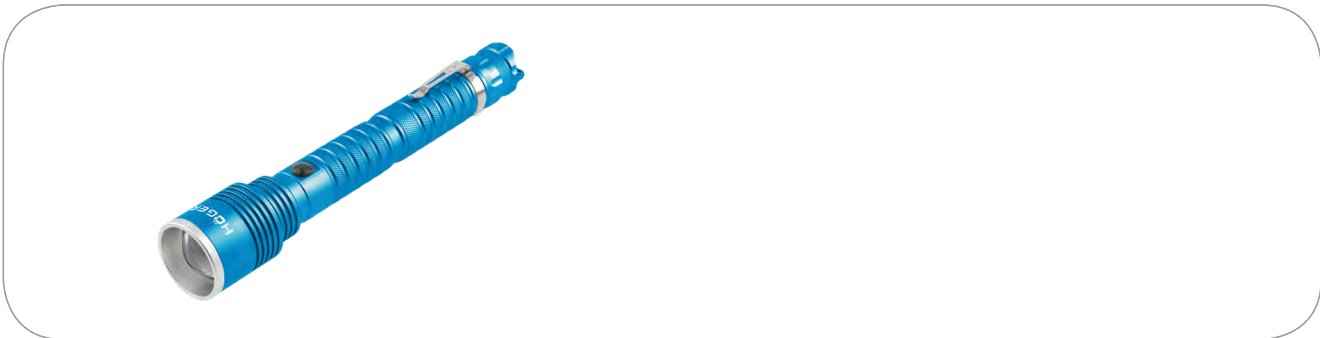

### LED torch

#### Product description

LED torch useful in every workshop, car or home, especially during work or other activities in underexposed places or after dusk. Charged via USB port, designed for both professional and hobby use.

#### Characteristics

- 10 W LED lighting ensuring very good lighting of the workplace;
- 800 lm allows to illuminate distant surfaces;
- additional ZOOM function allows to adjust light beam focus, which is especially useful when illuminating very distant surfaces;
- IP54 ingress protection allows the use of the product even in unfavourable weather conditions;
- 4 lighting functions: 100%, 50%, S.O.S. and flicker;
- 3,7 V 4000 mAh Li-Ion battery;
- maximum working time up to 5-5,5 hours of lighting;
- USB charging, power cord included;
- charging time 4 h;
- body made of special aviation aluminium alloy with enhanced durability;
- profiled body;
- it meets the requirements of LED energy class (from A++ to A).