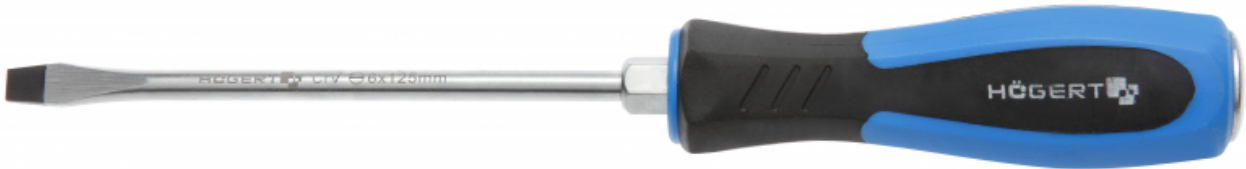

PRODUCT INFORMATION SHEET

Demolition screwdriver 8x150 mm, CrV steel

Product description

A demolition screwdriver with high impact steel cap designed to be hit, banged and pried.

Characteristics

- product descriptiona demolition screwdriver with high impact steel cap designed to be hit, banged and priedcharacteristics
- made of high quality chromium-vanadium steel
- the magnetic tip increasing work precision and comfort
- bi-material handle with specially formed anti-slip surface for high speed torque transfer
- hex collar at the handle root helping tighten down the screw