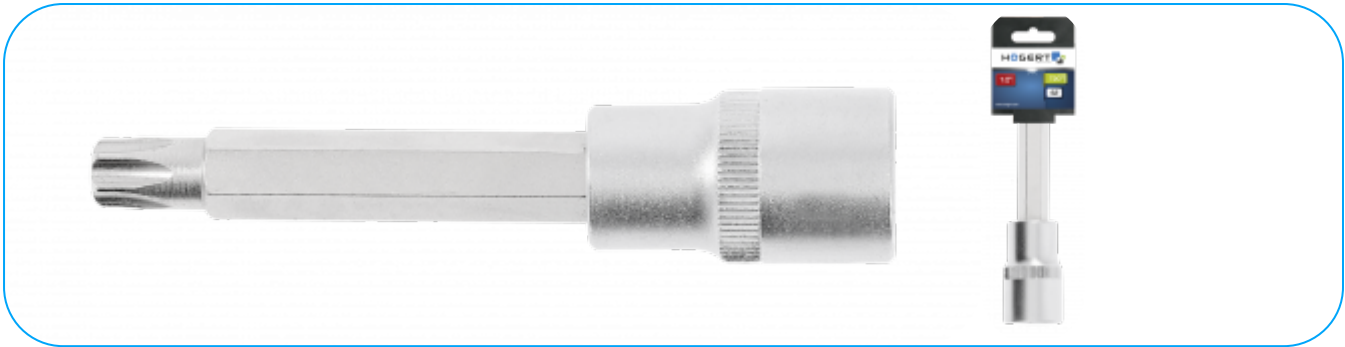

### Pin wrench TORX T20 1/2" 100mm

#### Product description

Key designed to work with a ratchet or handle.

#### Characteristics

- size 1/2"
- socket made from high-quality alloy steel
- bit made of high quality S2 alloy steel
- drop-forged
- manufactured in accordance with the European standard DIN 3120
- hardness 58-60 HRC