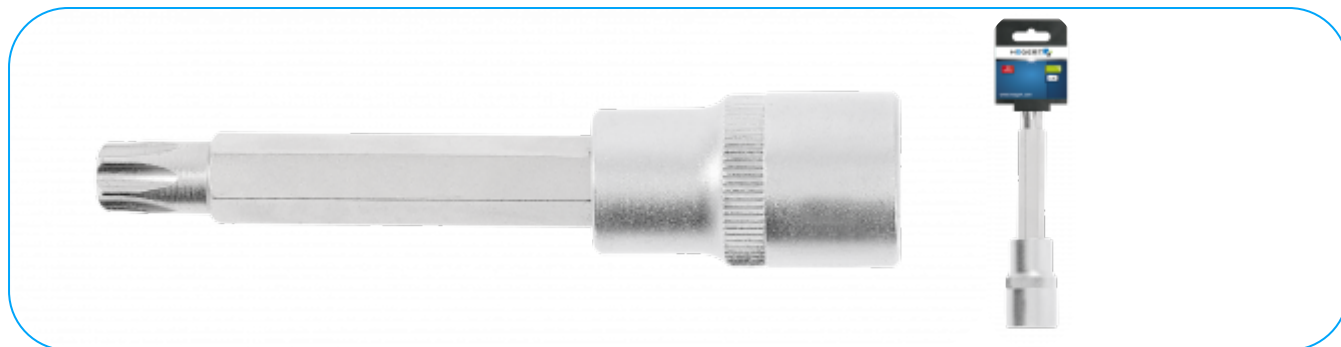

### Pin wrench TORX T25 1/2" 100mm

#### Product description

Key designed to work with a ratchet or handle.

#### Characteristics

- size 1/2"
- socket made from high-quality alloy steel
- bit made of high quality S2 alloy steel
- drop-forged
- manufactured in accordance with the European standard DIN 3120
- hardness 58-60 HRC