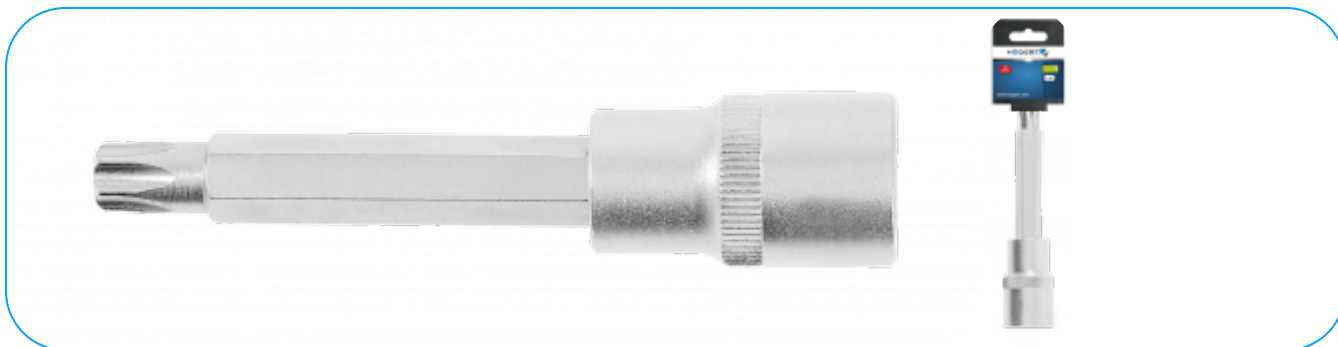

PRODUCT INFORMATION SHEET

Pin wrench TORX T27 1/2" 100mm

Product description

Key designed to work with a ratchet or handle.

Characteristics

- size 1/2"
- socket made from high-quality alloy steel
- bit made of high quality S2 alloy steel
- drop-forged
- manufactured in accordance with the European standard DIN 3120
- hardness 58-60 HRC