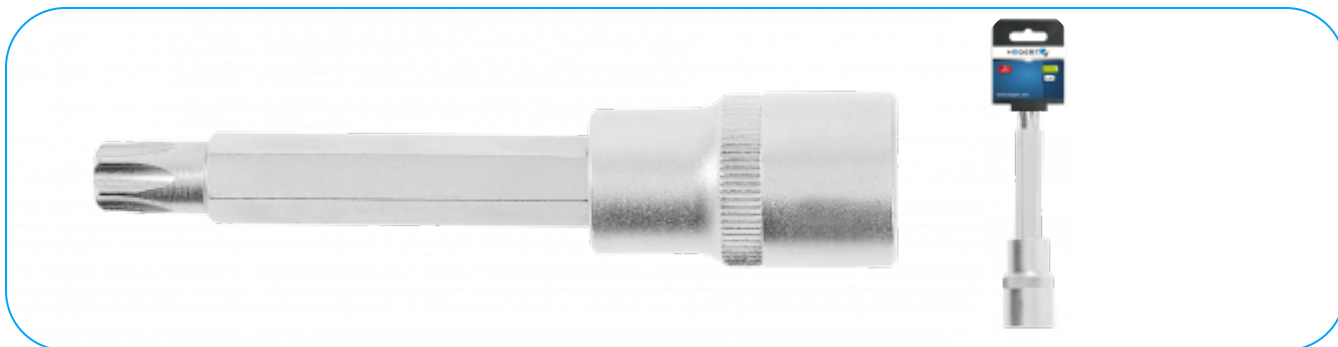

### Pin wrench TORX T45 1/2" 100mm

#### Product description

Key designed to work with a ratchet or handle.

#### Characteristics

- size 1/2"
- socket made from high-quality alloy steel
- bit made of high quality S2 alloy steel
- drop-forged
- manufactured in accordance with the European standard DIN 3120
- hardness 58-60 HRC