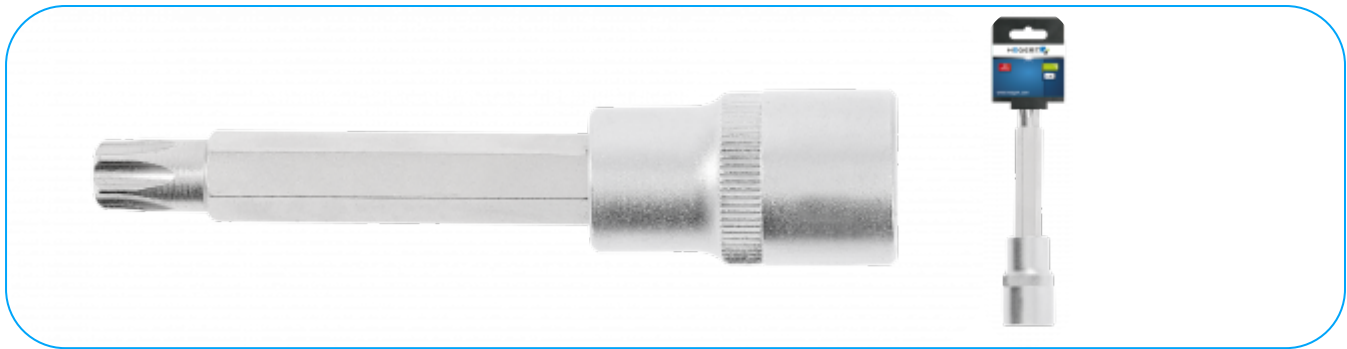

PRODUCT INFORMATION SHEET

Pin wrench TORX T55 1/2" 100mm

Product description

Key designed to work with a ratchet or handle.

Characteristics

- size 1/2"
- socket made from high-quality alloy steel
- bit made of high quality S2 alloy steel
- drop-forged
- manufactured in accordance with the European standard DIN 3120
- hardness 58-60 HRC