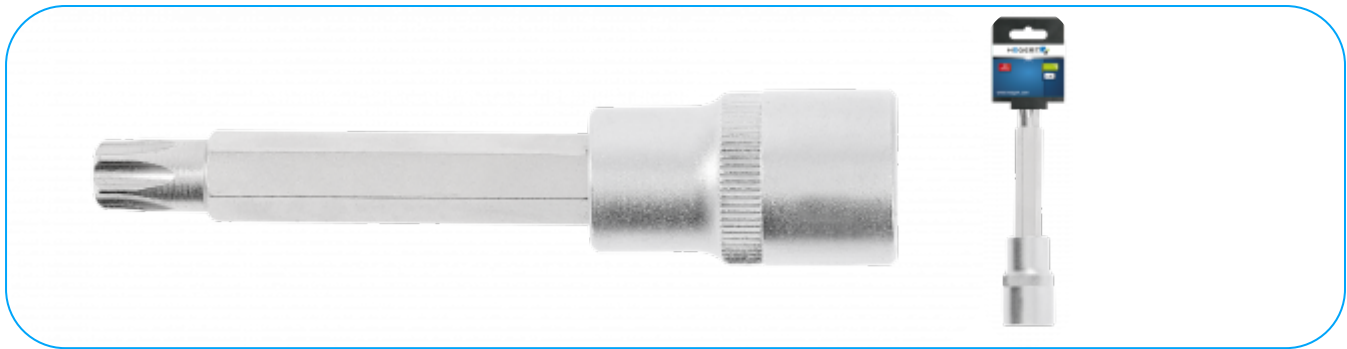

### Pin wrench TORX T60 1/2" 100mm

#### Product description

Key designed to work with a ratchet or handle.

#### Characteristics

- size 1/2"
- socket made from high-quality alloy steel
- bit made of high quality S2 alloy steel
- drop-forged
- manufactured in accordance with the European standard DIN 3120
- hardness 58-60 HRC