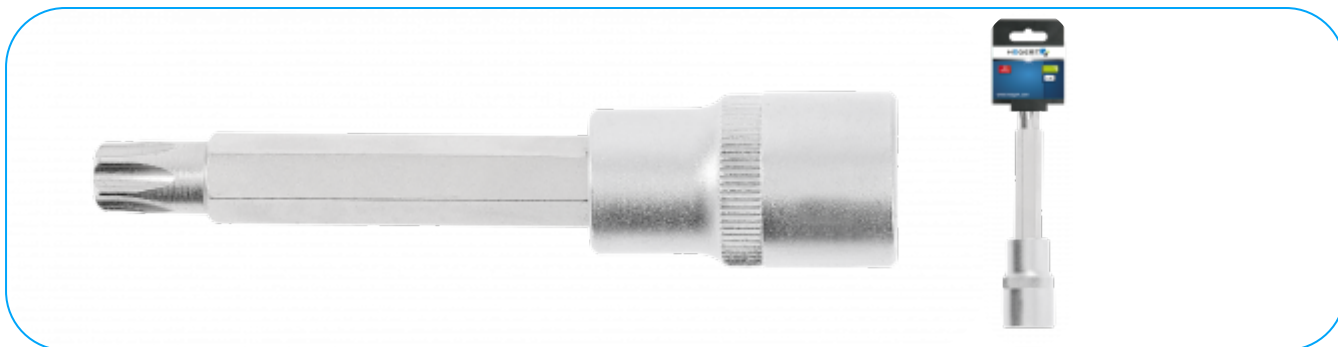

### Pin wrench TORX T70 1/2" 100mm

#### Product description

Key designed to work with a ratchet or handle.

#### Characteristics

- size 1/2"
- socket made from high-quality alloy steel
- bit made of high quality S2 alloy steel
- drop-forged
- manufactured in accordance with the European standard DIN 3120
- hardness 58-60 HRC