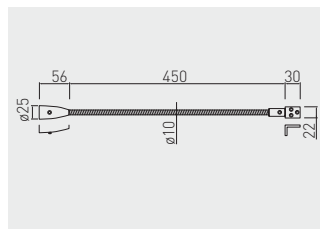

Lampička BOSTON
Lampa BOSTON
BOSTON lámpa
Lampă BOSTON

LD-BOS1CBWB-53